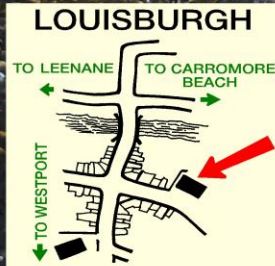

VISIT THE

Grace O'Malley

Pirate Queen

& FAMINE EXHIBITION

Granuaile Centre
Church St.
Louisburgh

Open all year round:- Mon – Fri. 10am – 5pm. .Last showing of Granuaile Film - 4pm.
Open Weekends By Appointment - For Tour Groups and Families. Call: 098 / 66341